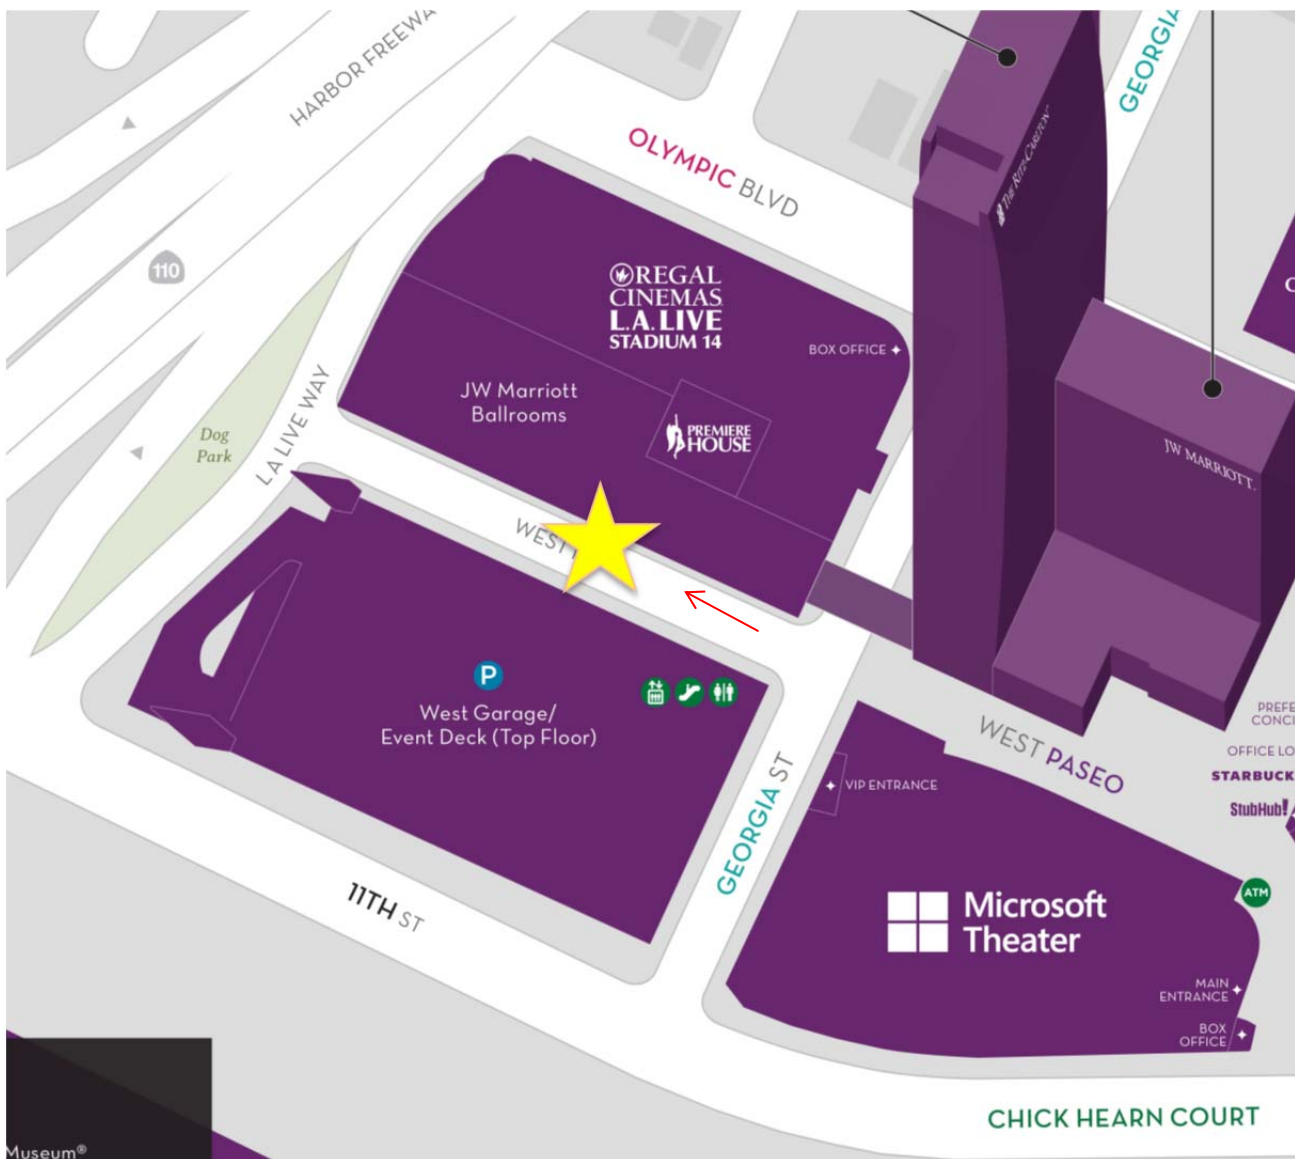

JW Marriott West Road Valet Parking

Legal Aid Foundation of Los Angeles

Thursday, October 19, 2017

Physical Street Address: 1015 S. Georgia Street

Driving Directions from North:

110 Freeway Southbound:

- Exit Olympic Blvd. and turn right at end of ramp
- Turn right at Olympic Blvd.
- Turn right at Georgia St.
- Turn right in the first driveway (West Road)
- Arrive at ***West Road Valet***

Driving Directions from South:

405 Fwy north to 110 Fwy north (Harbor Fwy/Los Angeles)

- Take 110 Fwy north and transition to the 10 Fwy West
- Take the Pico Blvd. off ramp
- Continue north past Pico Blvd. (on L.A. Live Wy.)
- Go past 11th Street
- Turn right at Olympic Blvd.
- Turn right at Georgia St.
- Turn right in the first driveway (West Road)
- Arrive at ***West Road Valet***

**The event is located on the 2nd Level:
Platinum Ballroom**